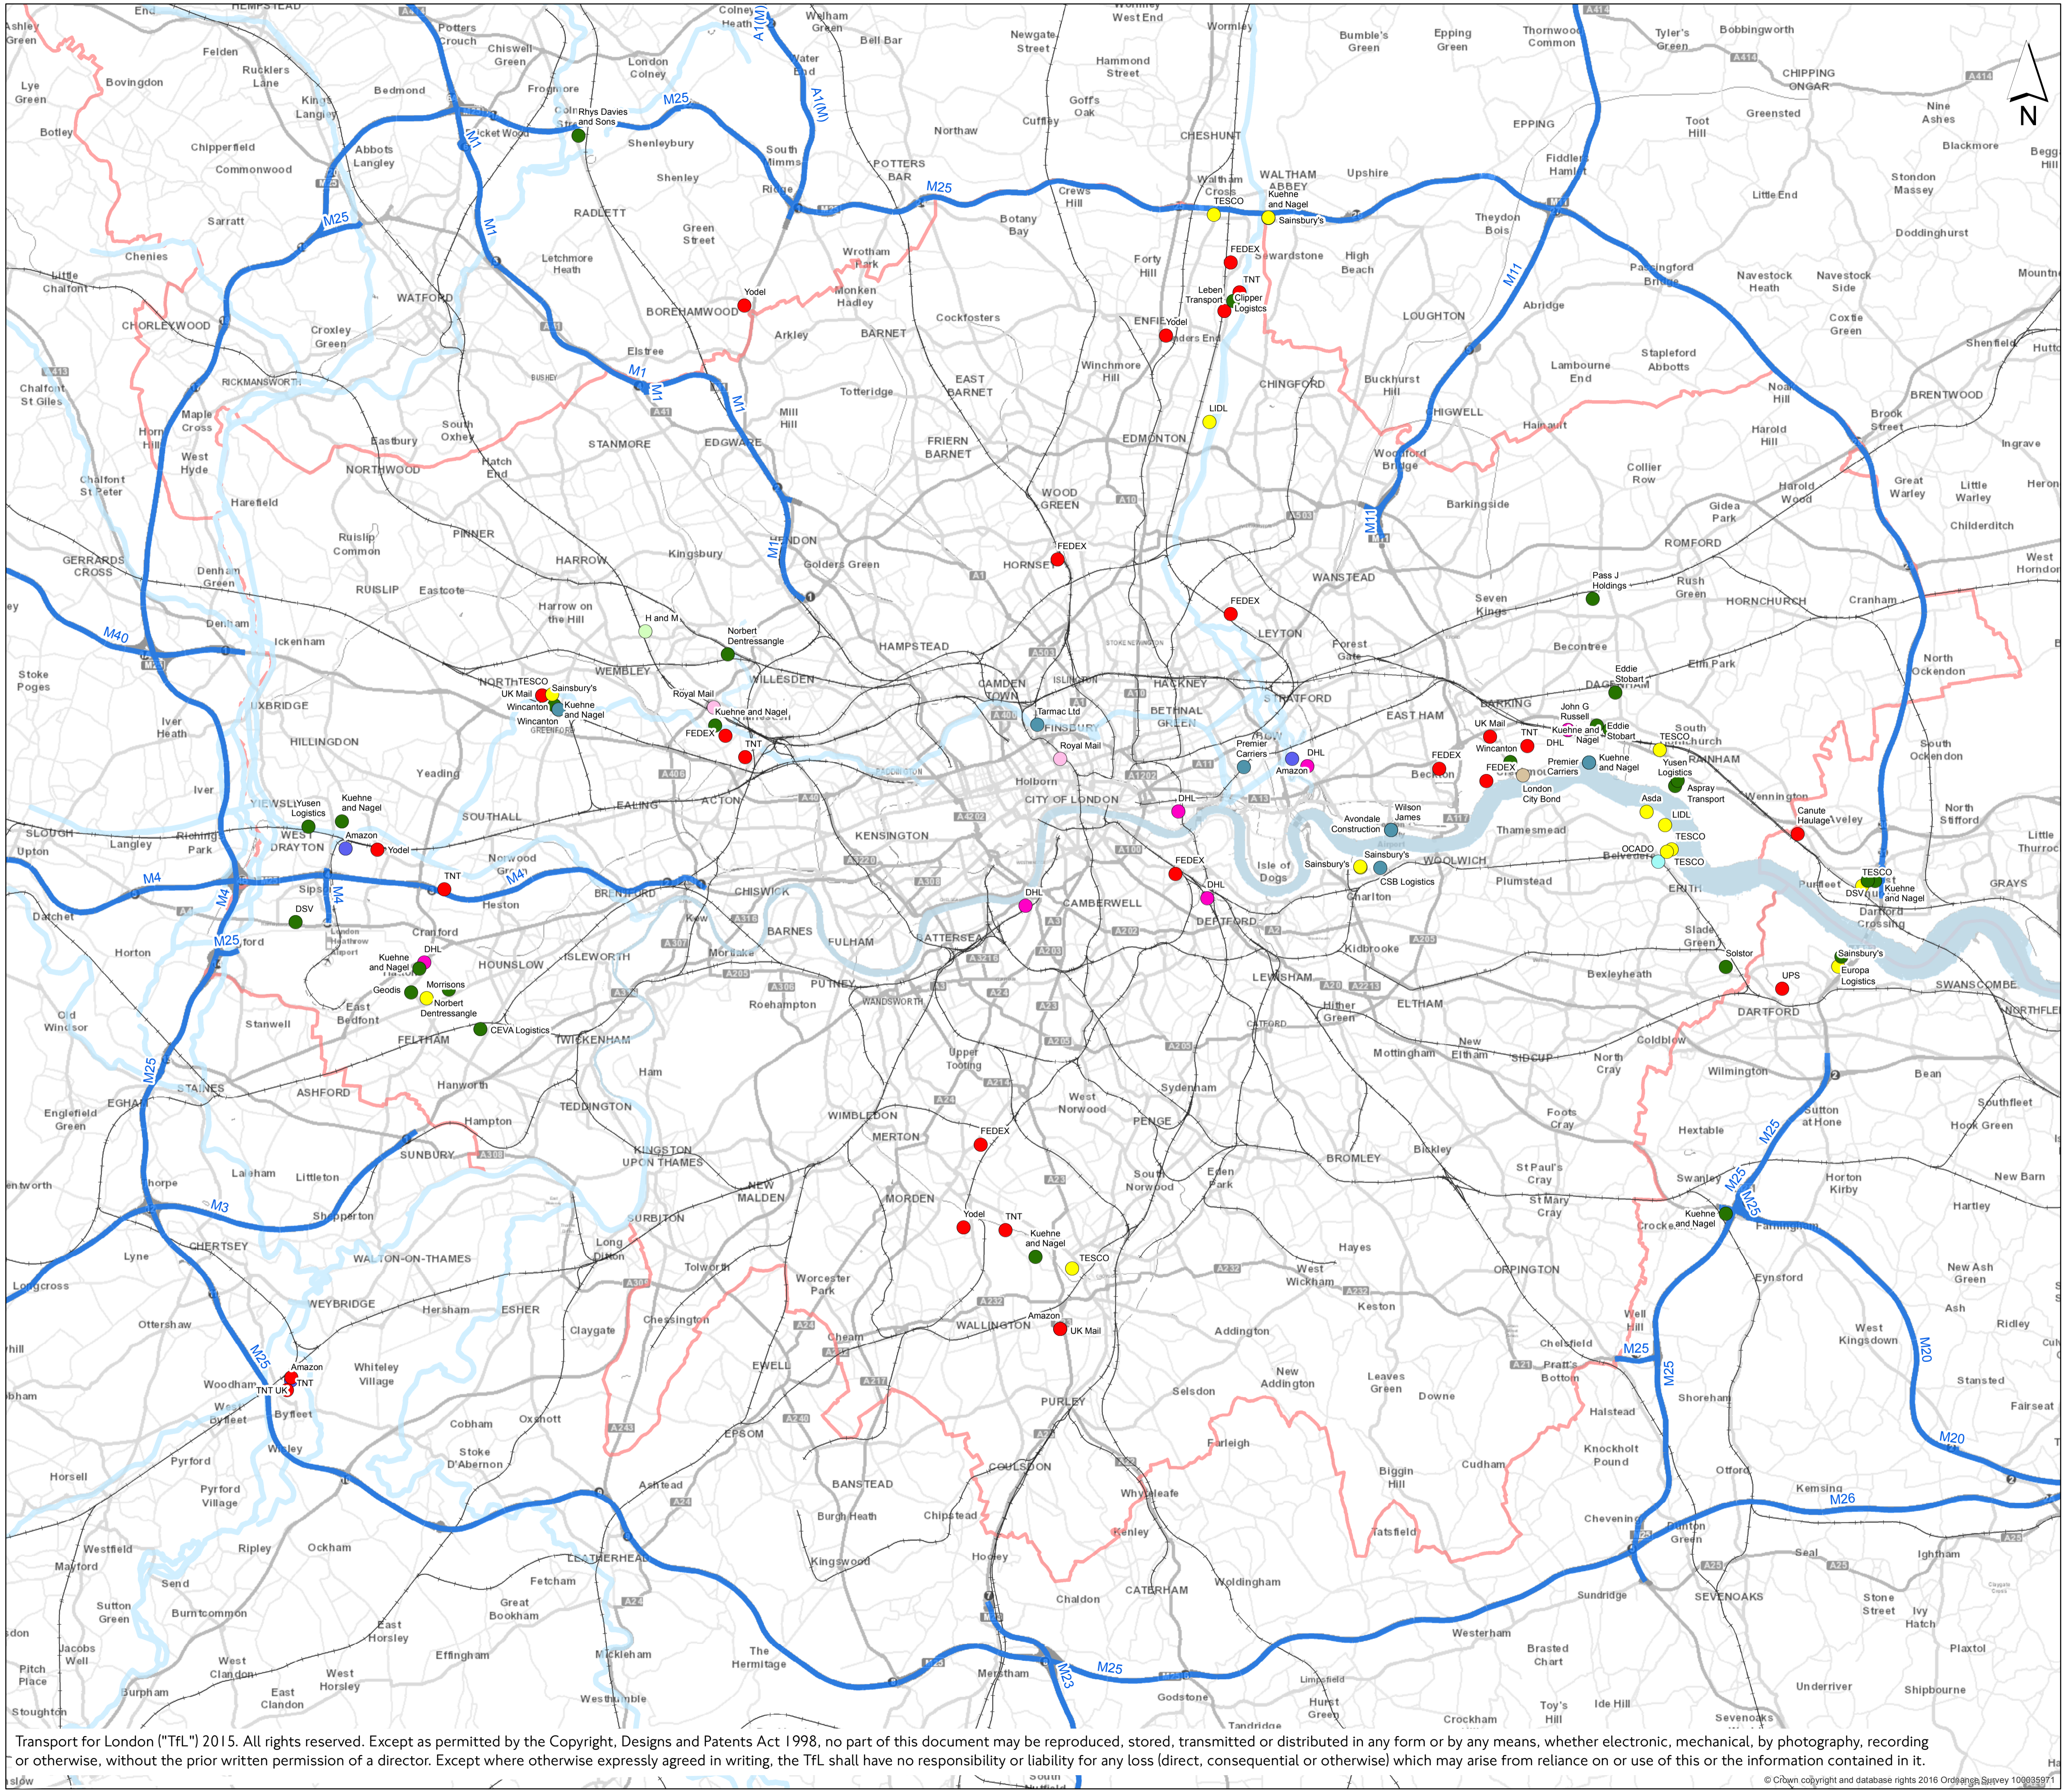

Key

London Distribution Centres

Type (count of features on the map)

- Clothing Retailer (1)
- Construction Consolidation Centre (7)
- Courier (6)
- Food Retailer (0)
- Food and Drink Logistics (0)
- Food and/or Drink Retailer (16)
- Furnishings Retailer (0)
- General Logistics (29)
- General Retailer (0)
- General Warehousing (1)
- Health Retailer (0)
- Mail Distributor (2)
- Mail Logistics (25)
- Online Food Retailer (1)
- Online Retailer (4)
- Removals Logistics (0)
- Specialised Logistics (0)
- Technology Retailer (0)

- Motorways
- Railway
- River or Canal
- UK Regions

1:100,000 at A1

Drawn VW	Checked --	Approved --
Scale 1:100,000	Date 18/07/2016	Status DRAFT
Drawing No. 2016_0055_RDC_DC_London_A1L		Rev. -

Transport for London, Surface Transport
Surface Planning GIS Team,
Delivery Planning
Palestra, 197 Blackfriars Rd
Southwark, London, SE1 8NJ